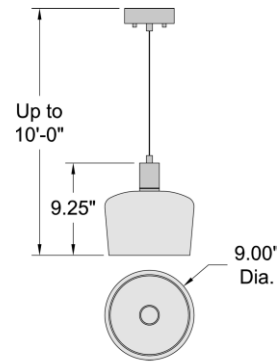

FIXTURE	BACKPLATE / CANOPY
Length:	Length
Width:	Width:
Diameter 9"	Diameter: 4.5"
Height: 9.25"	Height: 1"
Extension:	
Overall Height: 14-120"	

TECHNICAL SPECIFICATIONS

SPECIFICATIONS

Frame Material: Steel
Diffuser Material: Glass
Lamping Type: SSL (Dedicated LED) Jbox: Standard
Lamping Base: SSL Lamp Wattage: 9 W
Lamp Quantity: 1 Total Wattage: 9 W
Voltage: 120v Lamps Included: Yes

Notes: _____

LINE DRAWING

IES FILE

In addition to Access Lighting's purchase and warranty terms and conditions, by signing below or placing an order, you agree that you are authorized to bind the entity placing any order and acknowledge the following: All of sizes and measurements are approximate and all images are for illustrative purposes only. In the event of an inconsistency, the "Product Measurements" section controls. There also may be slight differences in the colors and designs compared to the displayed and printed images.