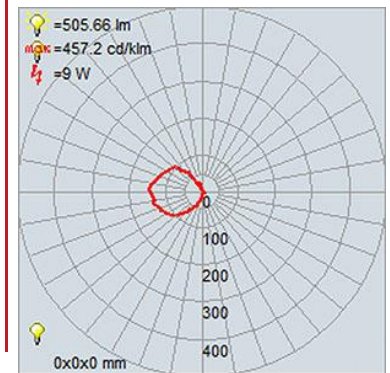

FIXTURE	BACKPLATE / CANOPY
Length:	Length
Width:	Width:
Diameter 9"	Diameter: 4.5"
Height: 9.25"	Height: 1"
Extension:	
Overall Height: 14-120"	

TECHNICAL SPECIFICATIONS

SPECIFICATIONS

Frame Material: Steel
Diffuser Material: Glass
Lamping Type: SSL (Dedicated LED) Jbox: Standard
Lamping Base: SSL Lamp Wattage: 9 W
Lamp Quantity: 1 Total Wattage: 9 W
Voltage: 120v Lamps Included: Yes

QUALIFICATIONS

Location Rating Damp
Certification: ETL (US/Canada) Listed
ADA Compliant: No Energy Star: No
JA8 Compliant: Yes Emergency Lighting: No
Marine Grade: No Warranty: 5 Year

PHOTOMETRICS

Dimmable: Yes Nominal Lumens 600 Lm
CRI: 90 Delivered Lumens: 506 Lm
CCT: 3000K
Recommended Dimmers:
(TRIAC)LUTRON Ariadni/Toggler TGCL-153P; (ELV)LUTRON Maestro CL MACL-153M; (TRIAC)LUTRON Diva DVCL-153P; (TRIAC)LEVITON Decora Sureslide 6674; (ELV)LUTRON Maestro CL (Package) MACL-153M-RHW; (ELV)LUTRON Skylark Contour CTCL-153P; (ELV)LUTRON Caseta PD - 6

Notes: _____

LINE DRAWING

IES FILE

In addition to Access Lighting's purchase and warranty terms and conditions, by signing below or placing an order, you agree that you are authorized to bind the entity placing any order and acknowledge the following: All of sizes and measurements are approximate and all images are for illustrative purposes only. In the event of an inconsistency, the "Product Measurements" section controls. There also may be slight differences in the colors and designs compared to the displayed and printed images.